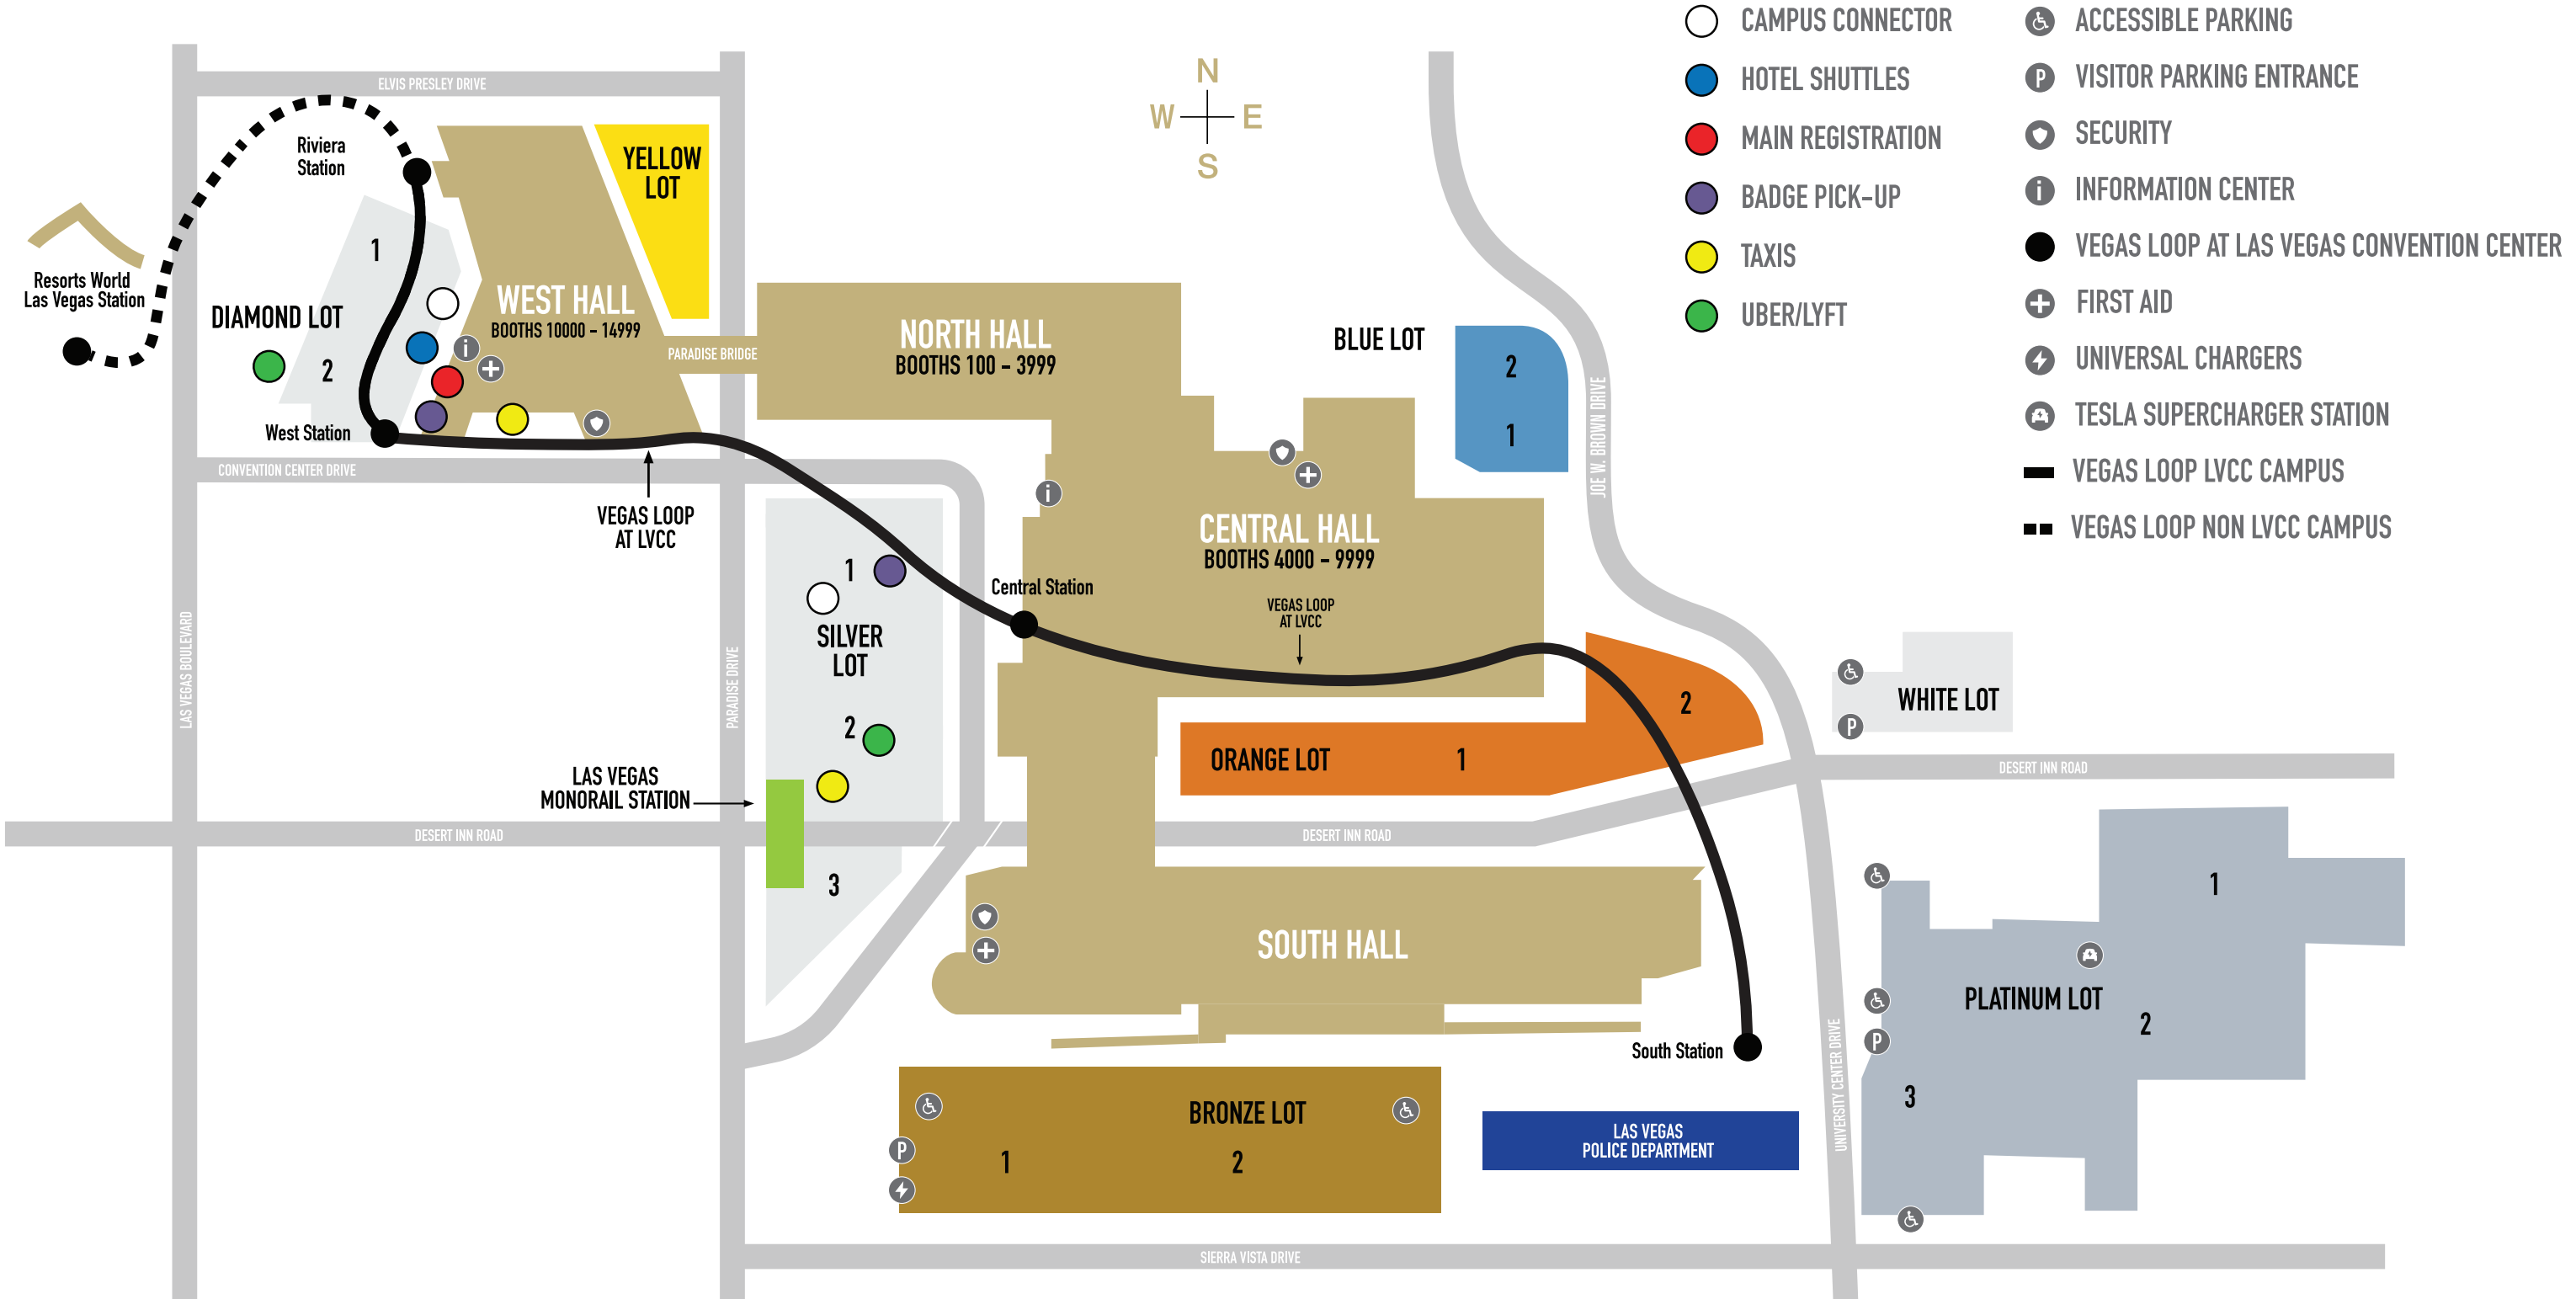

# LAS VEGAS CONVENTION CENTER | CAMPUS

- CAMPUS CONNECTOR
- HOTEL SHUTTLES
- MAIN REGISTRATION
- BADGE PICK-UP
- TAXIS
- UBER/LYFT
- ♿ ACCESSIBLE PARKING
- P VISITOR PARKING ENTRANCE
- 🛡 SECURITY
- i INFORMATION CENTER
- VEGAS LOOP AT LAS VEGAS CONVENTION CENTER
- ⊕ FIRST AID
- ⚡ UNIVERSAL CHARGERS
- 🔌 TESLA SUPERCHARGER STATION
- VEGAS LOOP LVCC CAMPUS
- - VEGAS LOOP NON LVCC CAMPUS