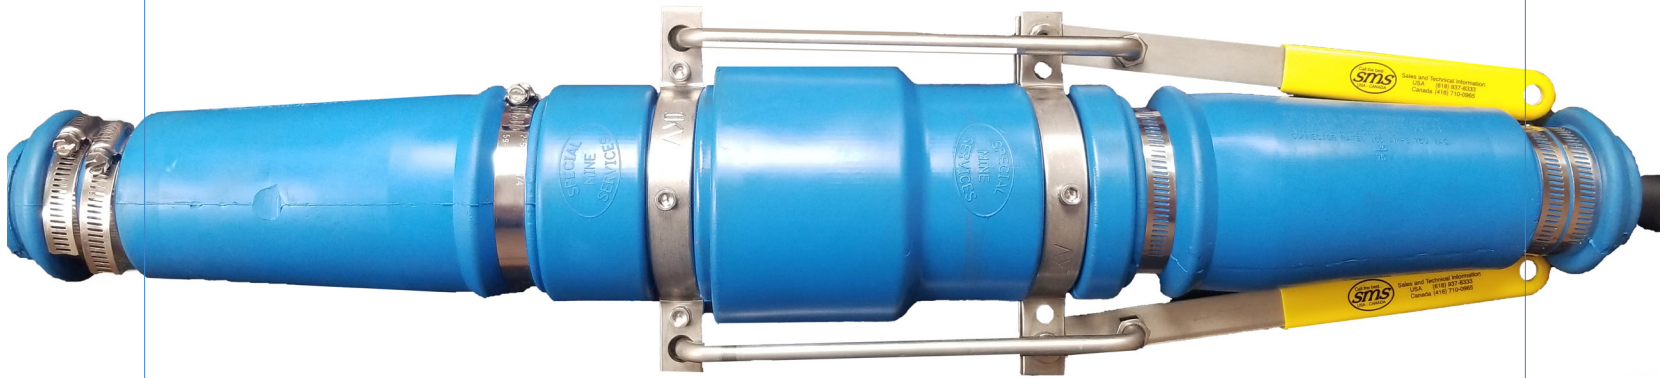

THE BEST **CONNECTION** YOU CAN MAKE

For over 30 years, our manufactured connectors have stood the test of time and helped advance our mining customers.

¾ Turn Uni-Lock Connectors

Lever-Action Connectors

Mag Series Electrical Connectors

SpecialMineServices.com
Marshall.Girtman@specialmineservices.com
618-932-2151 - #114

Manufacturer of SMS Connectors

Stop by **Booth 25204** in the South Hall and see why we are the best connection you can make!