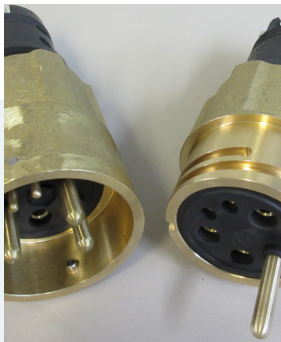

THE BEST **CONNECTION** YOU CAN MAKE

For over 30 years, our manufactured connectors have stood the test of time and helped advance our mining customers.

¾ Turn Uni-Lock Connectors

Lever-Action Connectors

Mag Series Electrical Connectors

SpecialMineServices.com
Marshall.Girtman@specialmineservices.com
618-932-2151 - #114

Manufacturer of SMS Connectors

Stop by **Booth 25204** in the South Hall and see why we are the best connection you can make!