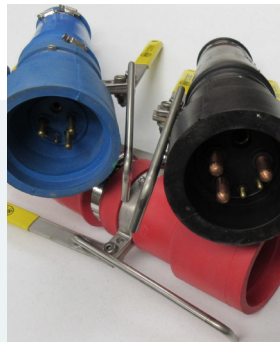

THE BEST **CONNECTION** YOU CAN MAKE

For over 30 years, our manufactured connectors have stood the test of time and helped advance our mining customers.

¾ Turn Uni-Lock Connectors

Lever-Action Connectors

Mag Series Electrical Connectors

SpecialMineServices.com
Marshall.Girtman@specialmineservices.com
618-932-2151 - #114

Manufacturer of SMS Connectors

Stop by **Booth 25204** in the South Hall and see why we are the best connection you can make!